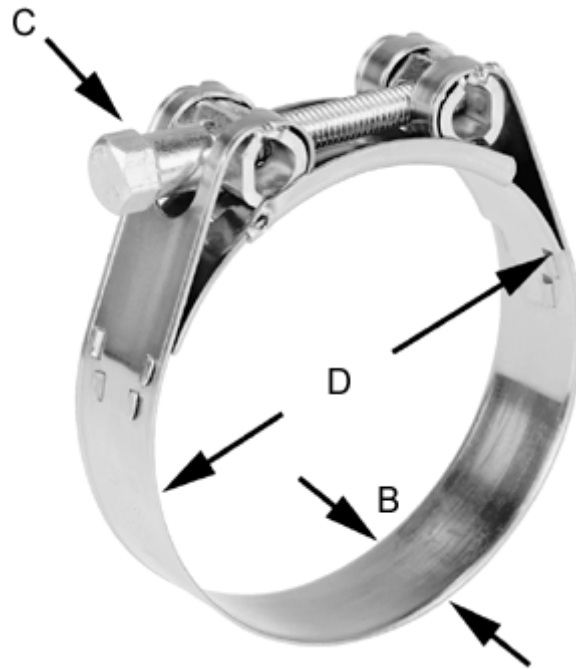

Article number: 025917251101

Description: Heavy Duty Clamp GBS M 101/25 W1 SK STC

## Measures

---

C (screw type) = SK
Diameter D = 97-104
Width B = 25